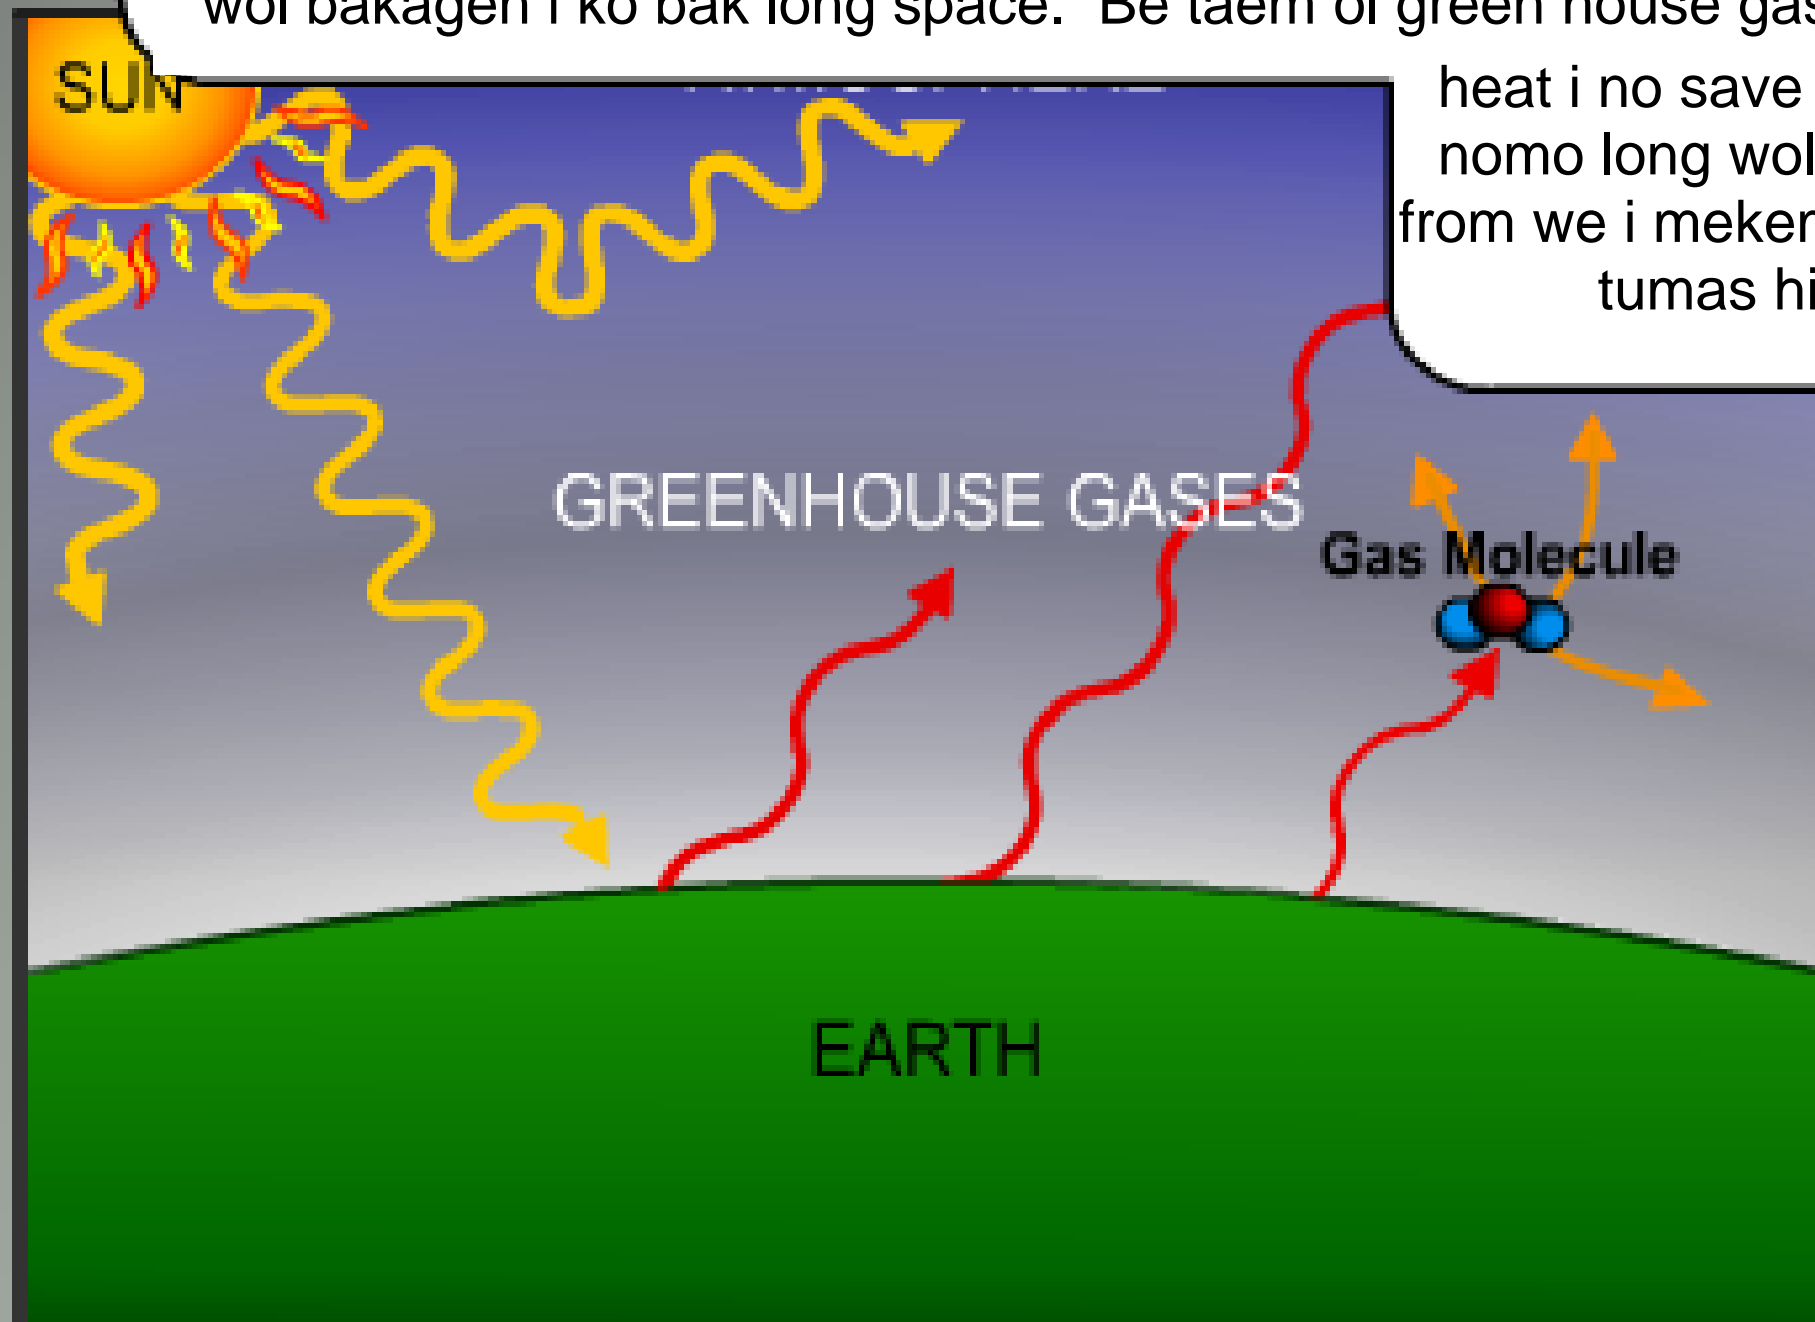

Ol ray blong sun oli kasem wol mo mekem i kam hot. Samfala hit i save ronwei long wol bakagen i ko bak long space. Be taem ol green house gas oli fulap, bae plante heat i no save ronwei mo hemi trap nomo long wol i stap. Hit hemi gud from we i mekem ol samting i laef! Be tumas hit hemi no gud!

GREEN HOUSE EFFECT