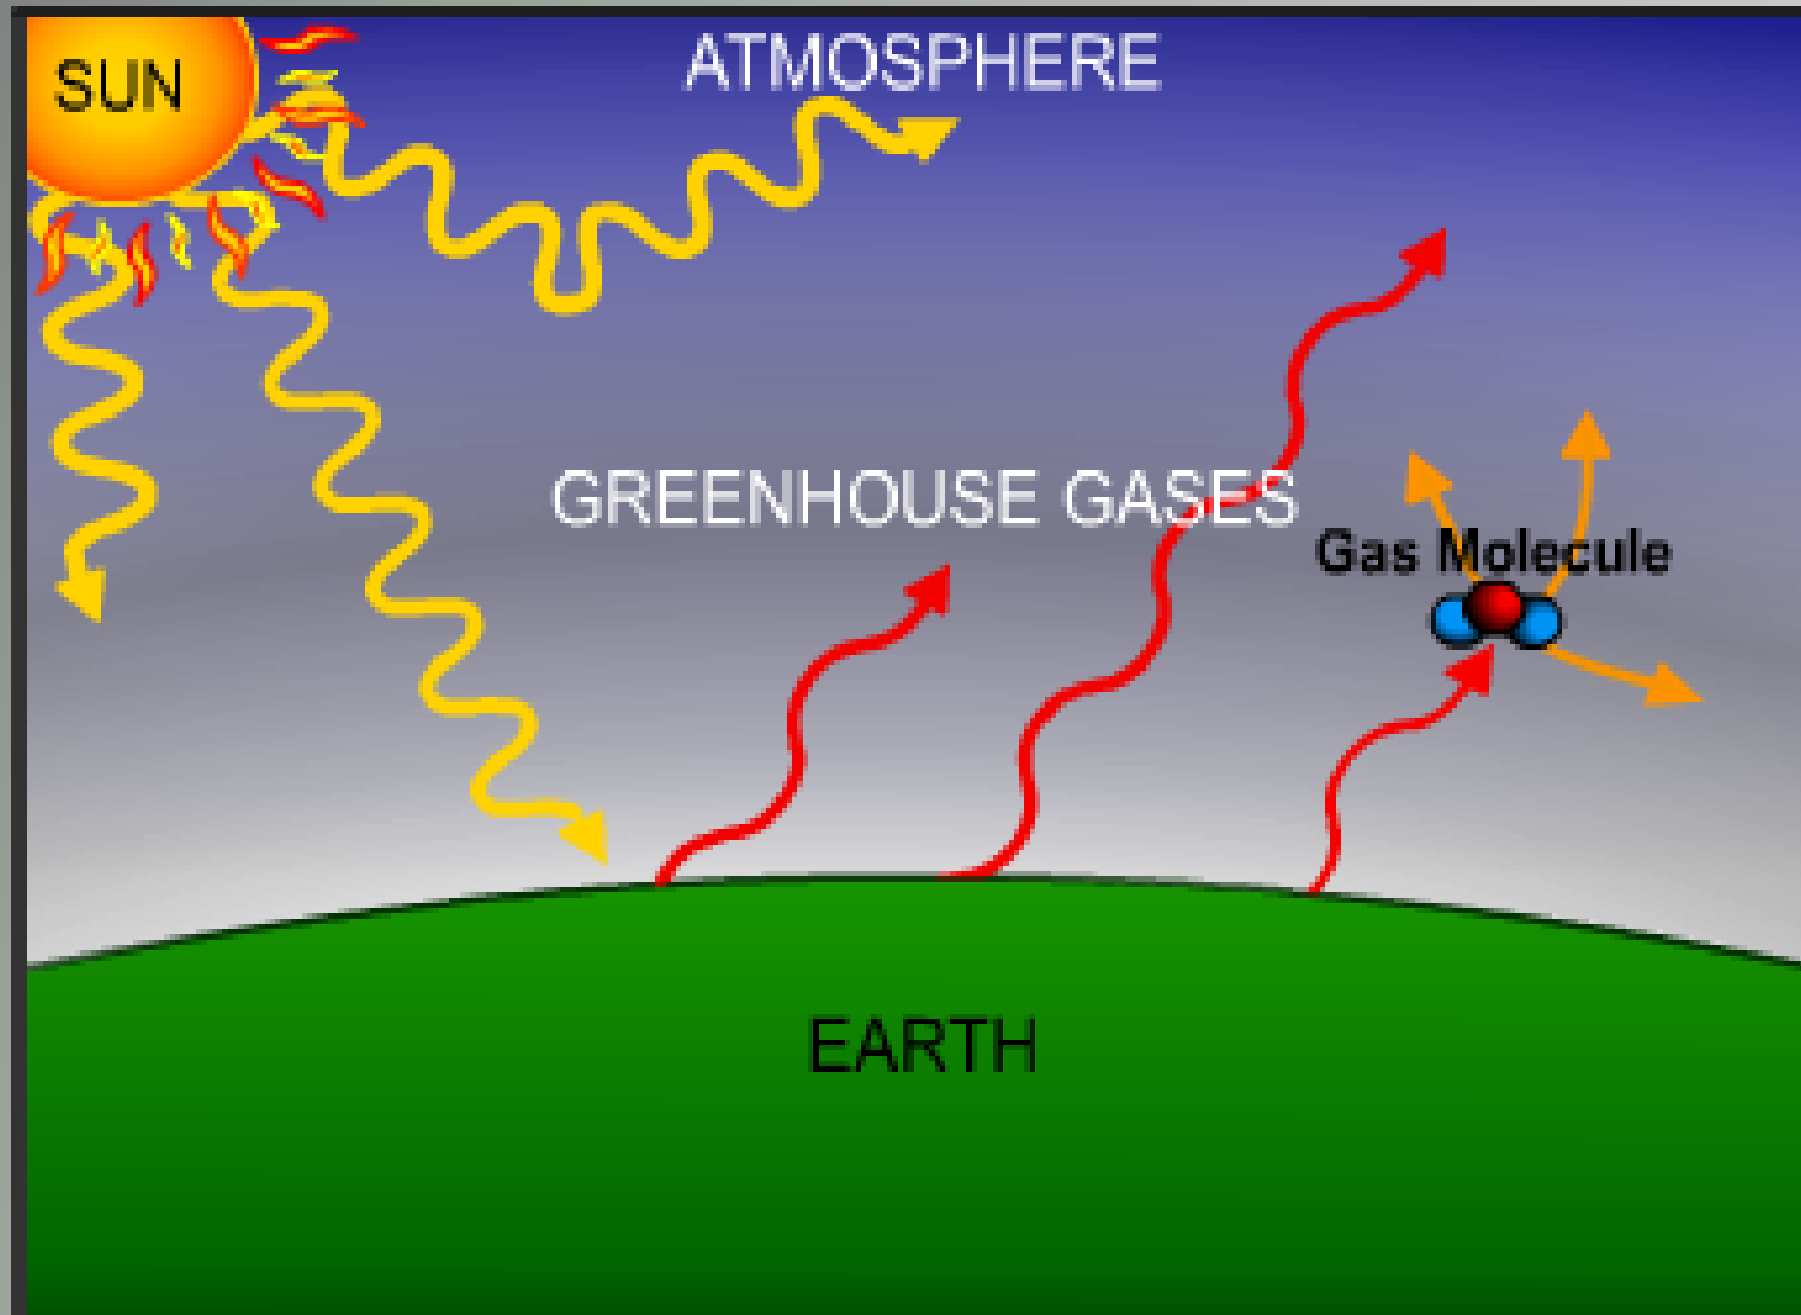

Samfala green house gas i save gud?